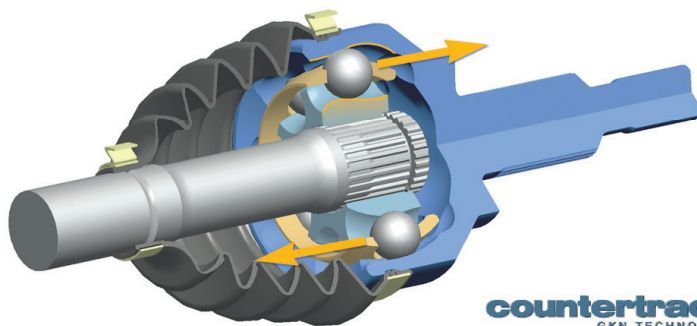

Original GKN Parts

LÖBRO SX Countertrack joints

➤ LÖBRO SX Countertrack joints

Pioneering technology

- GKN is a joint supplier to vehicle manufacturers
- GKN is the only company on the free spare parts market to offer new countertrack technologies in OEM quality

Main features

- Bending angle greater than 50°
- Weight is reduced by 15 per cent with higher power values
- Power loss is reduced by 30 per cent over the entire bending angle
- Thanks to the reduced heat level, up to 25 per cent greater torque can be accepted and transferred

> LÖBRO SX Countertrack joints

SX joints are distinguished by a characteristic S-shaped track profile and the counter-running ball tracks – hence the name “Countertrack®”. This innovative design makes it possible to reduce internal friction, heat and size and to increase the transferable torque and maximum bending angle.

countertrack
GKN TECHNOLOGY

The orange contour shows the S-shaped track profile of the ball track. The arrows show the opposite opening direction of the ball track in the GKN Countertrack® joint.

> New to our range