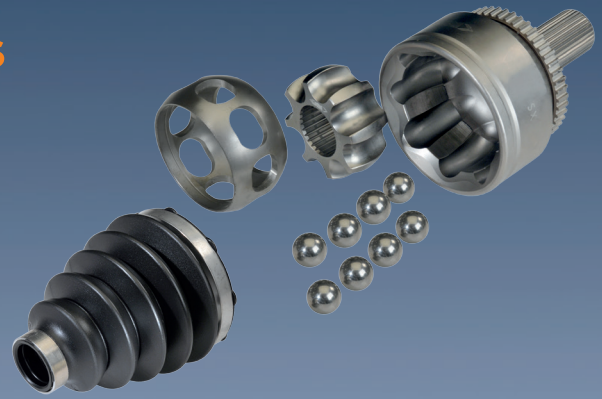

Original GKN Parts

LÖBRO SX Countertrack joints

➤ LÖBRO SX Countertrack joints

Pioneering technology

- GKN is a joint supplier to vehicle manufacturers
- GKN is the only company on the free spare parts market to offer new countertrack technologies in OEM quality

Main features

- Bending angle greater than 50°
- Weight is reduced by 15 per cent with higher power values
- Power loss is reduced by 30 per cent over the entire bending angle
- Thanks to the reduced heat level, up to 25 per cent greater torque can be accepted and transferred

> LÖBRO SX Countertrack joints

SX joints are distinguished by a characteristic S-shaped track profile and the counter-running ball tracks – hence the name “Countertrack®”. This innovative design makes it possible to reduce internal friction, heat and size and to increase the transferable torque and maximum bending angle.

countertrack
GKN TECHNOLOGY

The orange contour shows the S-shaped track profile of the ball track. The arrows show the opposite opening direction of the ball track in the GKN Countertrack® joint.

> New to our range